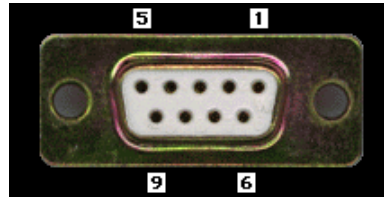

Olivetti M24 Keyboard Pinout

DE-9 Female

PIN	Functions	Details
1	DATA	Data
2	CLOCK	Clock
3	GND	Ground
4	GND	Ground
5	+12V	+12 VDC
6	N/C	Not Connected
7	N/C	Not Connected
8	N/C	Not Connected
9	N/C	Not Connected